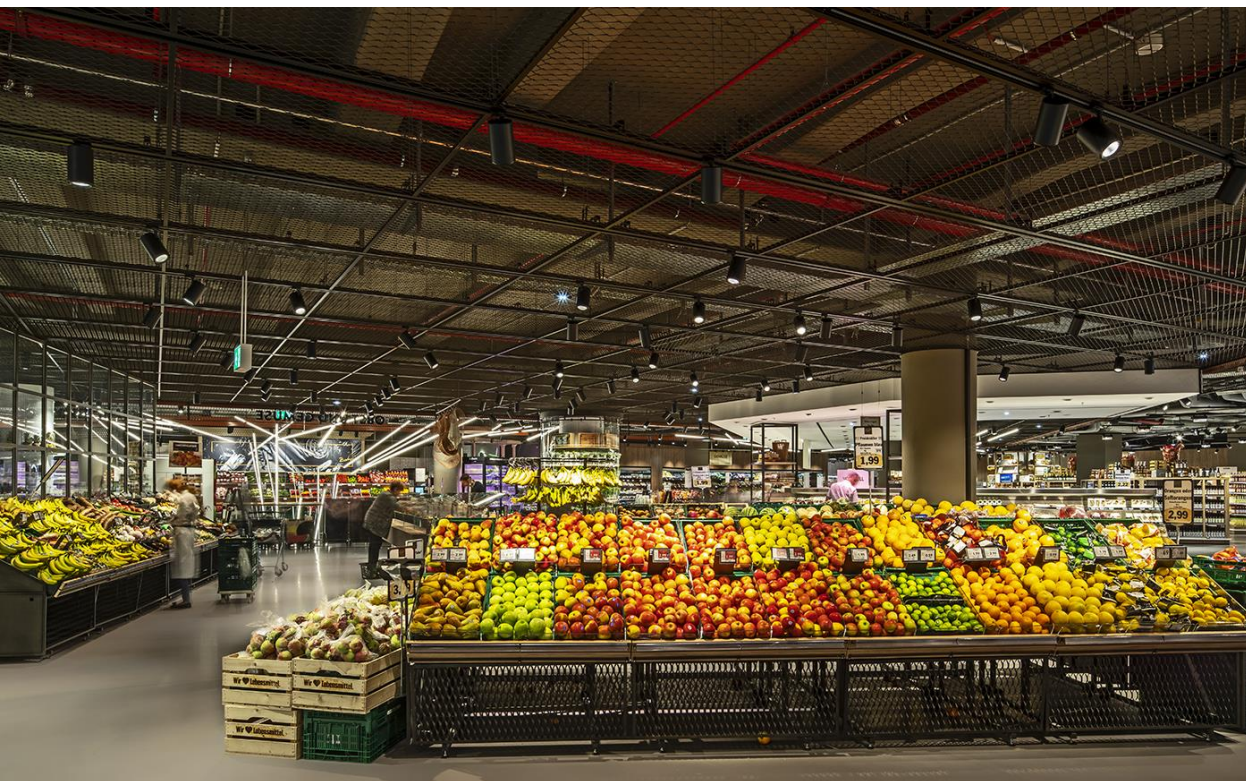

Edeka Zurheide, Germany

Food

City:
Düsseldorf

Sales area:
12000 m²

Client:
Edeka Zurheide

Lighting design:
Ansorg

Products:
Coray CMT, Coray CMR, Coray CMN, Mona MIL, LED Panel,
Navo NSK, Kono KTM, Lightstripe LWL, LED Special Solution

Energy consumption:
9,3 W/m²

Interior Design:
Interstore Design, Düsseldorf

Shop fitter:
Schweitzer Vertrieb GmbH

Photographer:
Boris Golz, Arnsberg

Edeka Zurheide,
Düsseldorf

Edeka Zurheide,
Düsseldorf